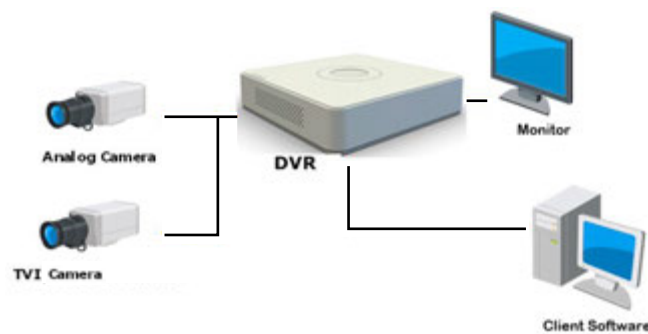

Typical Application: