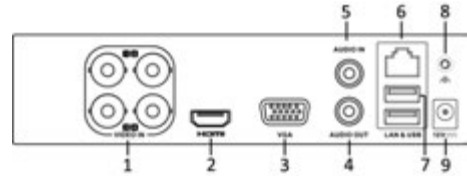

## Main Features:

- Connectable to HD-TVI and analog cameras;
- Simultaneous HDMI and VGA outputs at up to 1920×1080P resolution.
- New GUI and support starting record with one key;
- Support up to 4 ch synchronous playback at 720P resolution; and reverse playback for multi camera;
- Smart playback to go through less effective information;
- Manual video quality diagnostics;
- Customization of tags, searching and playing back by tags;
- Locking and unlocking record files;
- Support HDD 1 Slot Maximum 4 TB
- Support access by hicloudcam P2P
- Up to 1 self-adaptive 10M/100M network interface
- Support iNNEKT DDNS (Dynamic Domain Name System);
- Network detection function

## Physical Interfaces:

Index	Name
1	VIDEO IN
2	HDMI Interface
3	VGA Interface
4	AUDIO OUT, RCA Connector
5	AUDIO IN, RCA Connector
6	LAN Network Interface
7	USB Ports
8	GND
9	12VDC Power Input