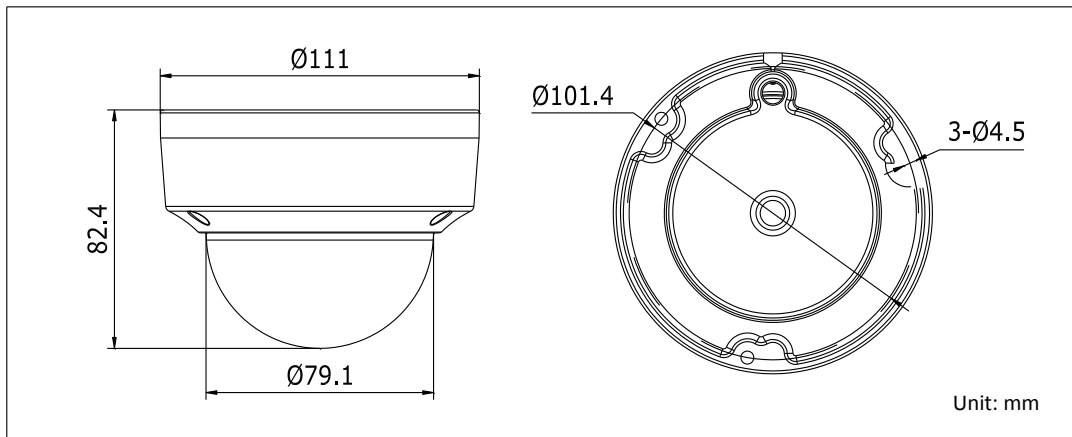

Dimensions