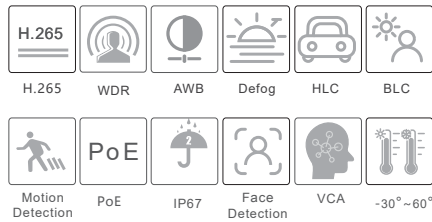

# ZTI505V3PW

5MP Network IR Water-Proof Bullet Camera

## Features

- 5MP ( 2592 × 1944 ) H.265 full real time coding
- Max.resolution: 2592 × 1944; ICR auto switch, true day / night
- 30 ~ 50m IR night view distance
- Motorized zoom lens
- 3D DNR, true WDR, HLC, BLC, Smart IR and ROI coding
- One CVBS output and one on-board CVBS output
- One MIC IN; Hardware reset; Built-in micro SD card slot
- DC12V/PoE power supply
- Support smart phone, iPad, remote monitoring
- IP67 ingress protectionSupport three streams
- P2P function
- Smart analytics object removal detection, abnormal video signal detection, line crossing detection, region intrusion detection, people intrusion detection, people counting detection, crowd density detection, face detection etc.

## Specifications

Model	ZTI505V3PW
<b>Camera</b>	
Image Sensor	1 / 2.5 "CMOS
Image Size	2592×1944
Electronic Shutter	1 / 25 s ~ 1 / 100000 s
Iris Type	Fixed Iris
Min. Illumination	0.036 lux @F2.0, AGC ON; 0 lux with IR 0.013 lux @ F1.2, AGC ON; 0 lux with IR
Lens	2.8 mm @F1.85, horizontal field of view: 101° 3.6 mm @F1.6, horizontal field of view: 79° 3.3 mm~12mm @F1.4, horizontal field of view: 93.9°~34.8°
Lens Mount	M12 or Φ14 optional
Wide Dynamic Range	120dB
BLC	Yes
HLC	Yes
Defog	Yes
Digital NR	3D DNR
Angle Adjustment	Pan: 0°~360°; Tilt:0°~90°; Rotation: 0°~360°